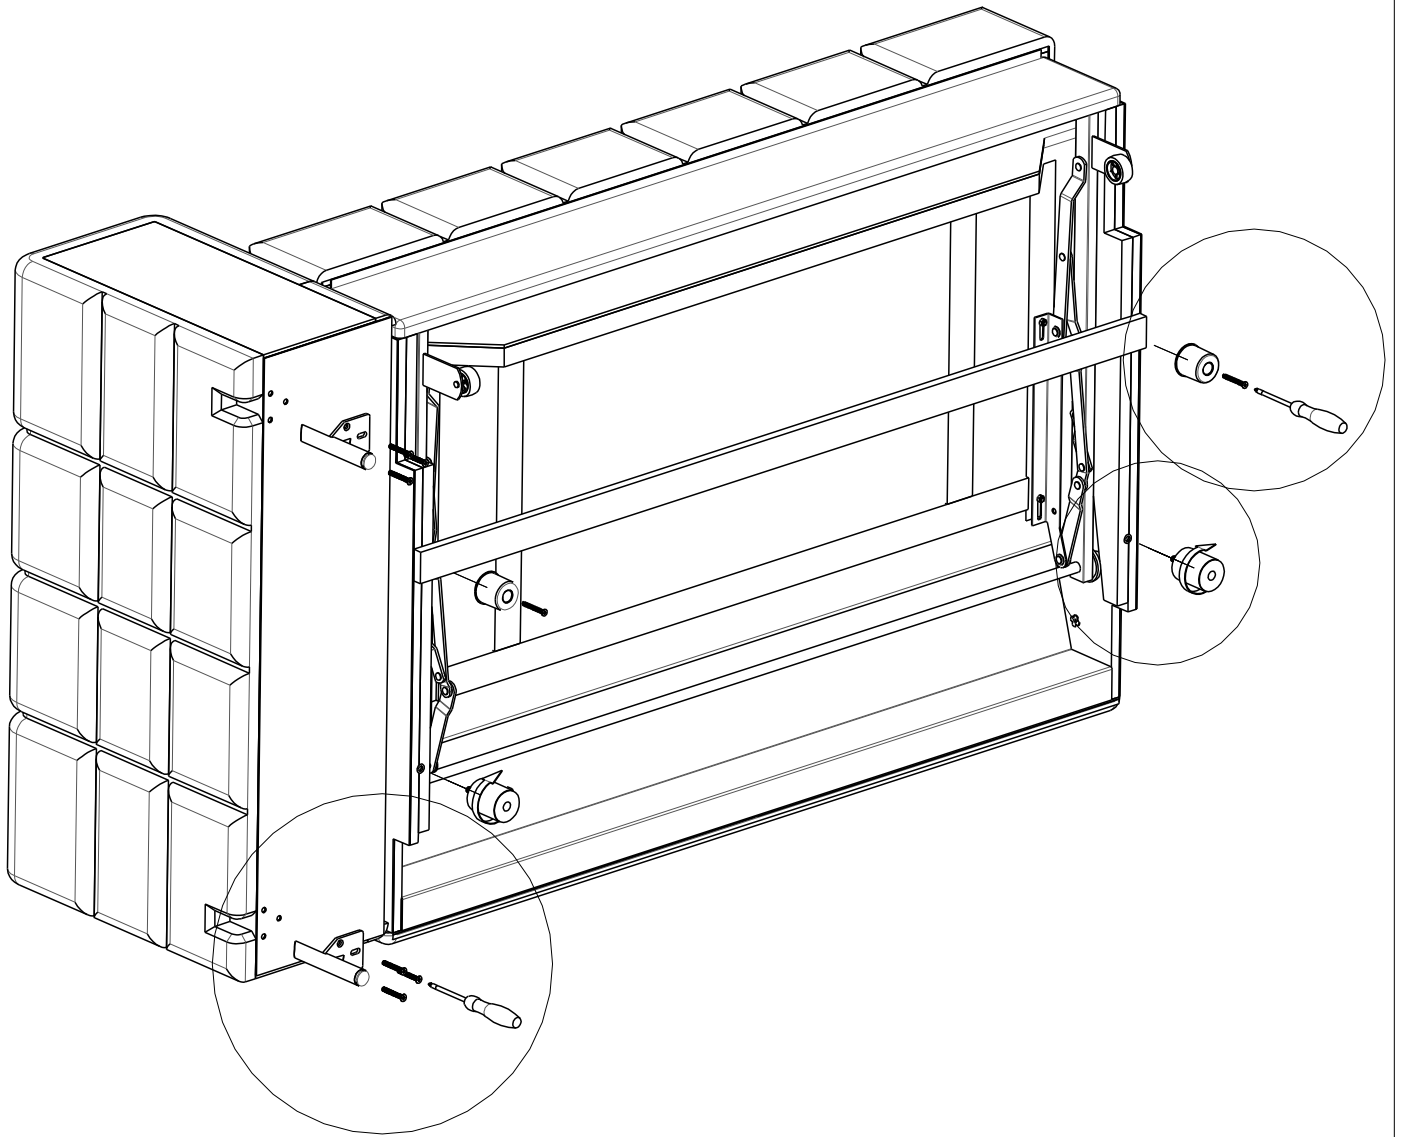

scan QR code

complete
instruction for
assembling
the furniture

LEFT

RIGHT

30 min

1 / 4

2x

2x