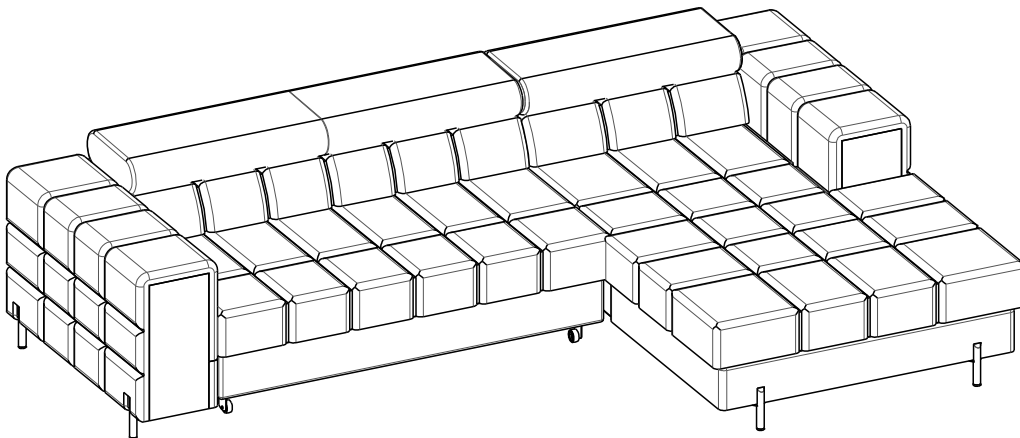

scan QR code

complete
instruction for
assembling
the furniture

LEFT

RIGHT

30 min

1 / 4

2x

2x