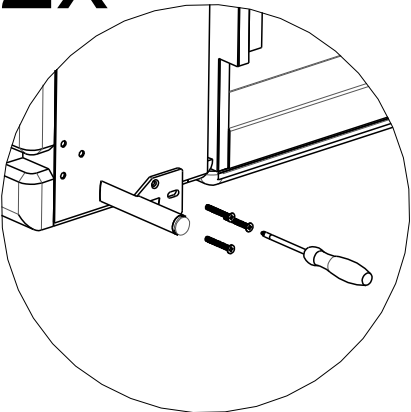

scan QR code

complete
instruction for
assembling
the furniture

LEFT

RIGHT

30 min

1 / 4

2x

2x