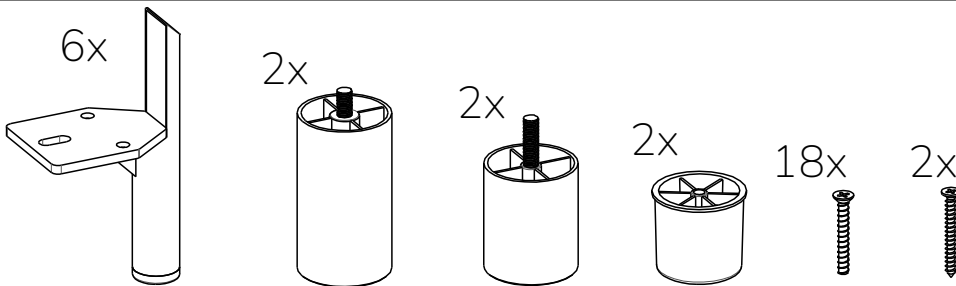

scan QR code

complete
instruction for
assembling
the furniture

LEFT

RIGHT

30 min

1 / 4

2x

2x