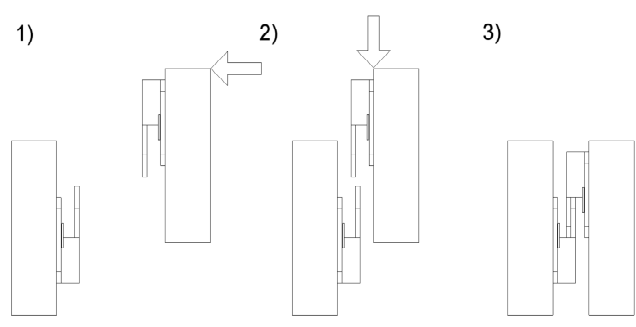

ELTAP Spółka z ograniczoną odpowiedzialnością Sp.k.
Mroczeń ul. Pałacowa 50 , 63-604 Baranów
www.eltap.com   office@eltap.com